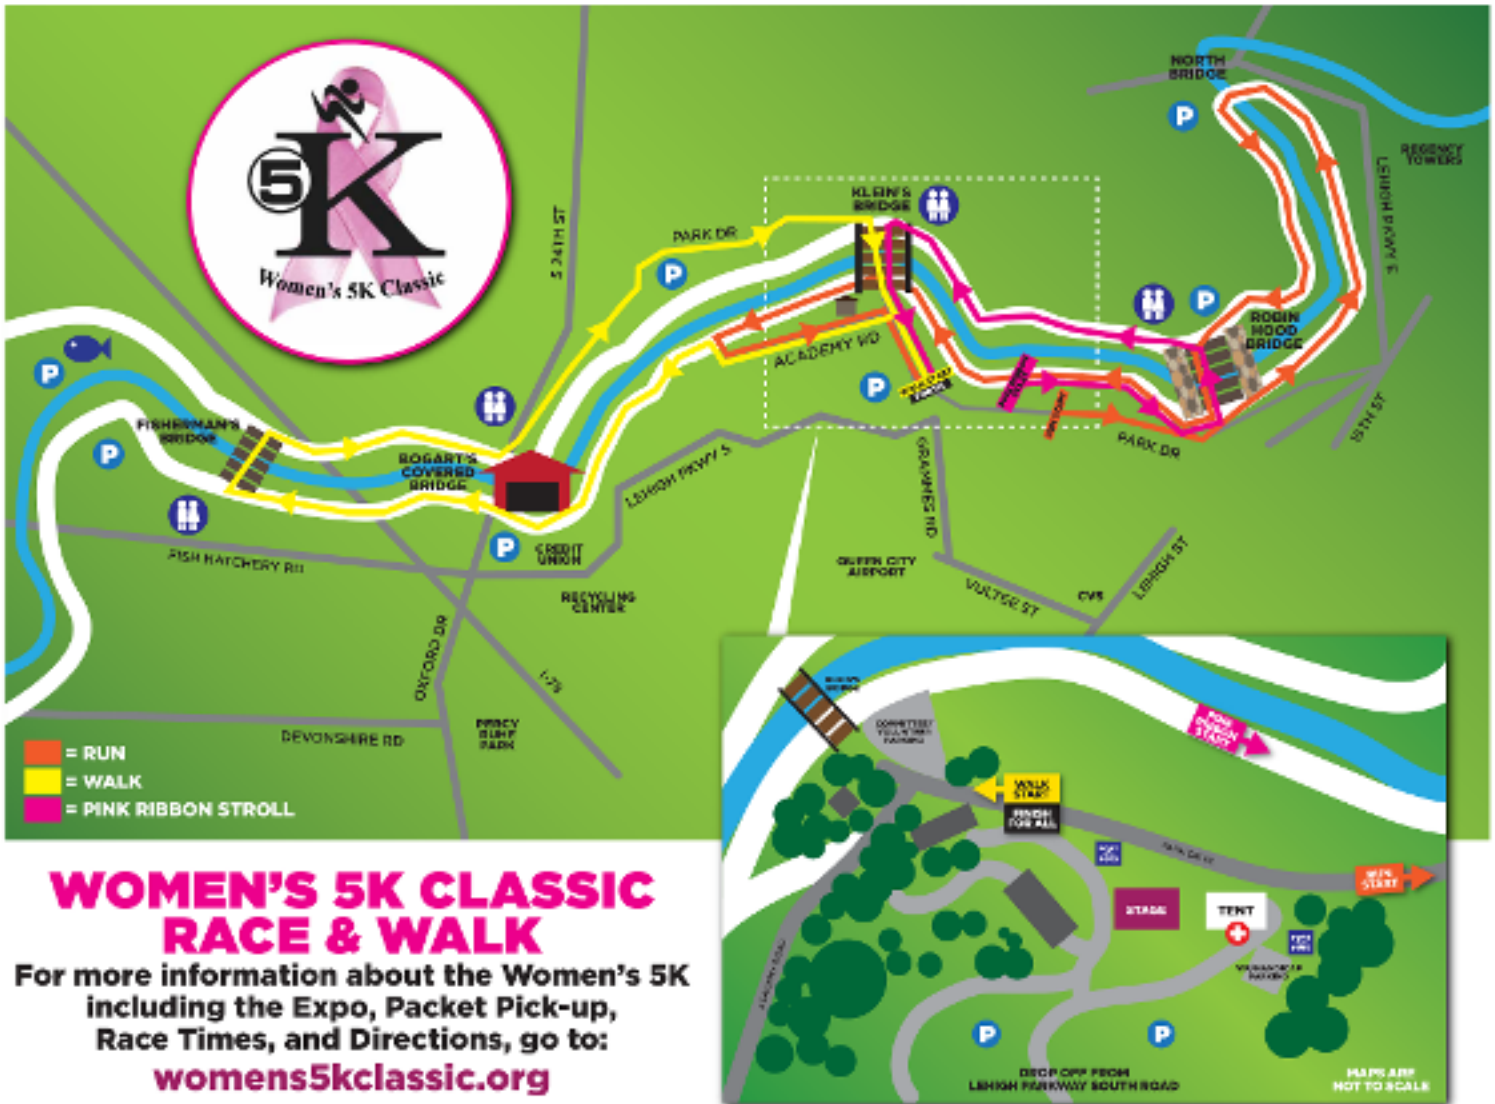

Course Map(s)

We are committed to safety...

Please [link](#) to read our comprehensive safety plan for the 2021 Women's 5K Classic Race