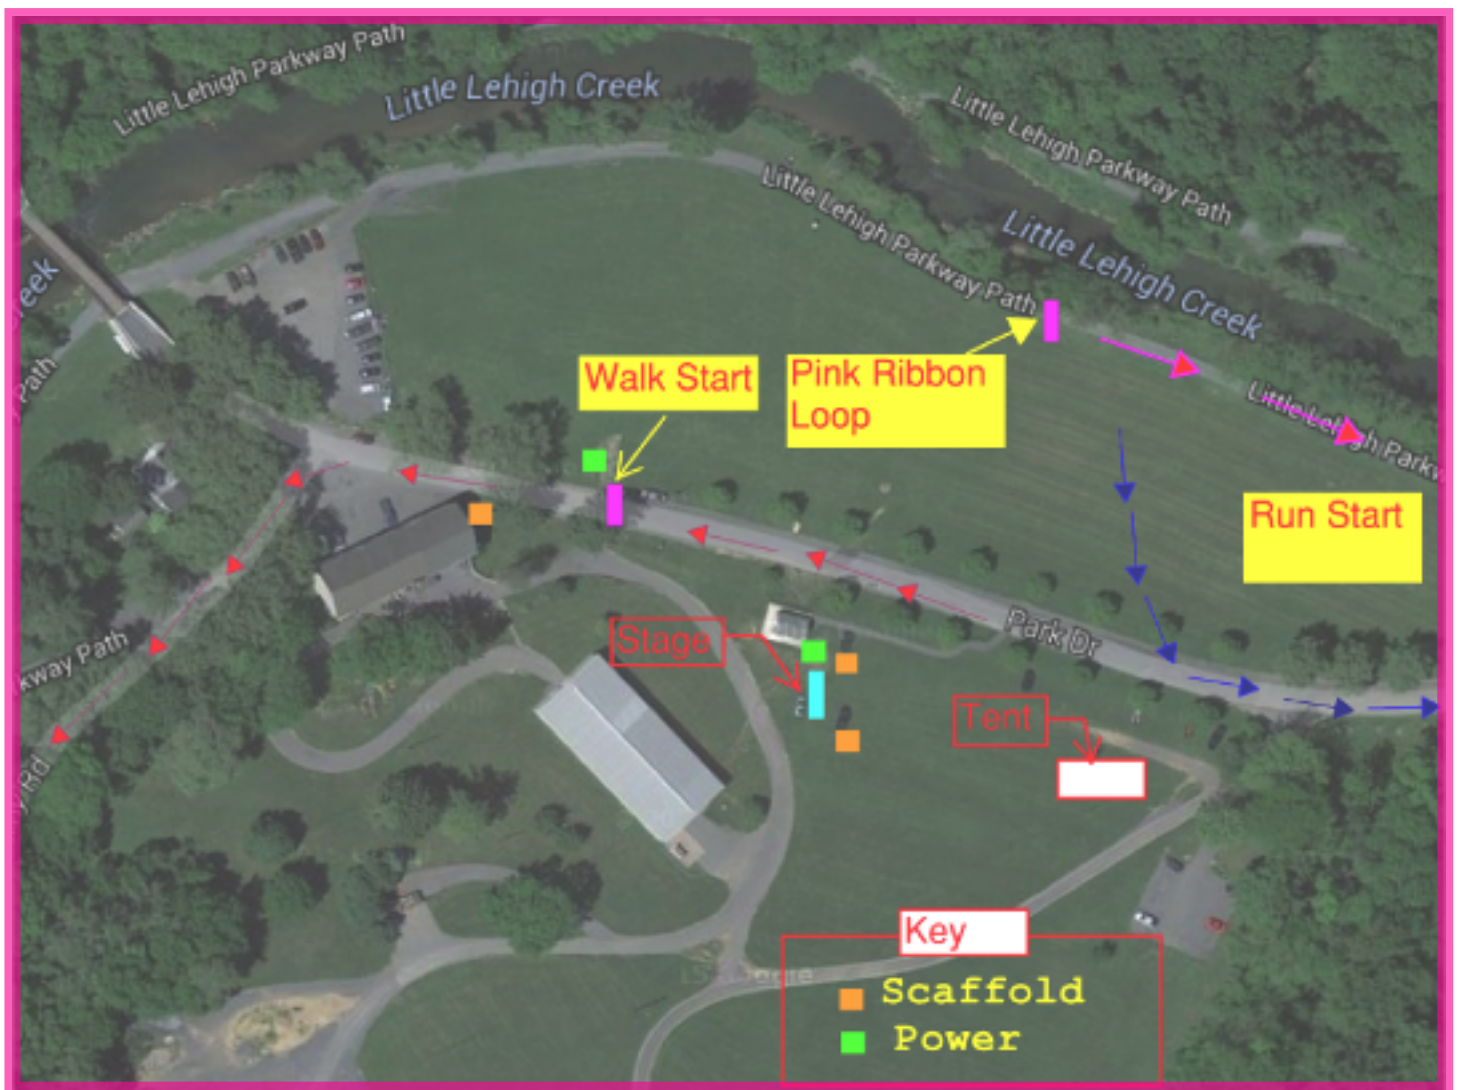

Traffic will exit in two directions. Traffic will exit the Parkway via the serpentine hill in the parkway and MUST turn left onto Lehigh Parkway South and will exit the same way they entered. **THERE WILL BE NO EXITING THROUGH THE RECYCLING CENTER THIS YEAR.**

At 11:00 a.m. traffic can also exit via Park Drive and out the 15th Street Entrance to the Parkway. All traffic must turn right and can access 78 via Lehigh Street.

Course Map(s)

We are committed to safety...

Please [link](#) to read our comprehensive safety plan for the 2021 Women's 5K Classic Race

Starting Line Procedure

- At 9:52 you will be directed to cross Park Drive. **PLEASE DO NOT LINE UP BEFORE DIRECTED TO DO SO!!!**
- Runners will line up on the right and will head toward Jefferson Street
- Walkers will line up on the left and head toward the Fish Hatchery
- Pink Ribbon Loopers will line up on the path by the stream and head toward Jefferson Street
- In order to make the events flow smoothly, volunteers will be holding pace signs for the runners and projected finish times for the walkers